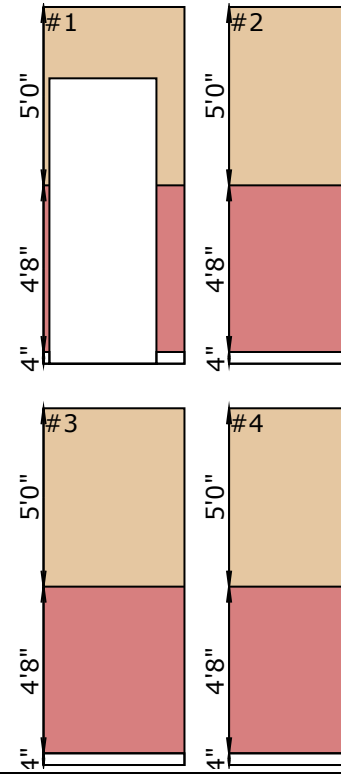

BioHaz (116)

- Base Paint 4" LF
- Behr Kalahari Sunset #MQ1-25 SF
- Interior Labor SF
- Coat 2 - Behr Kalahari Sunset #MQ1-25 SF
- Behr Seaside Villa #s190-1 SF
- Coat 2 - Behr Seaside Villa #s190-1 SF
- INSL-X Sure Step Light Gray Concrete Paint SF
- White Interior/Exterior Multi-Surface Primer, Sealer, and Stain Blocker SF