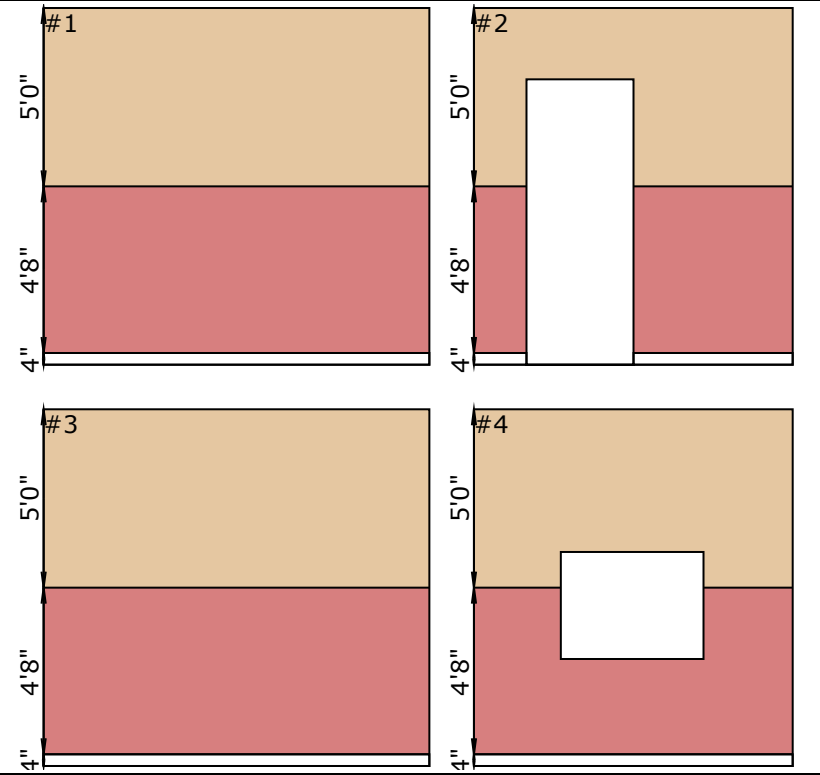

Exam 9 (119)

- Base Paint 4" LF
- Behr Kalahari Sunset #MQ1-25 SF
- Interior Labor SF
- Coat 2 - Behr Kalahari Sunset #MQ1-25 SF
- Behr Seaside Villa #s190-1 SF
- Coat 2 - Behr Seaside Villa #s190-1 SF
- INSL-X Sure Step Light Gray Concrete Paint SF
- White Interior/Exterior Multi-Surface Primer, Sealer, and Stain Blocker SF