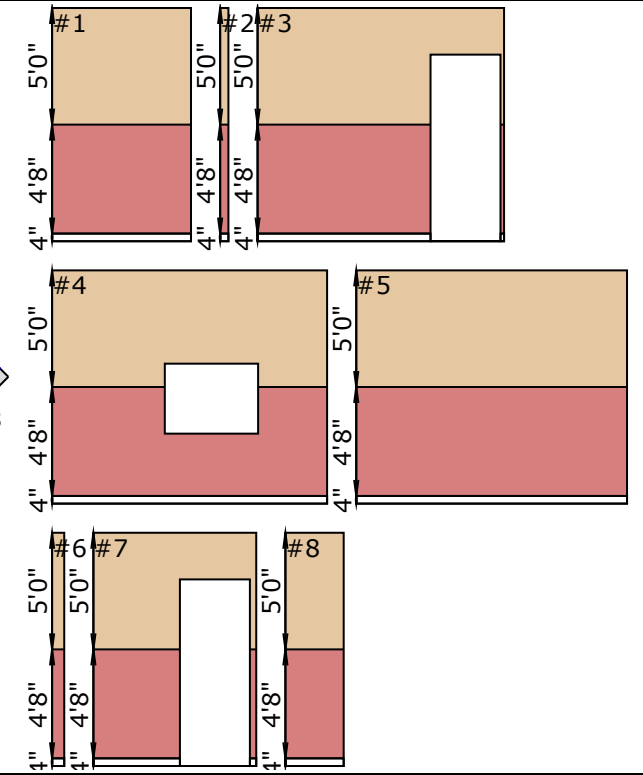

Lounge (106)

- Base Paint 4" LF
- Behr Kalahari Sunset #MQ1-25 SF
- Interior Labor SF
- Coat 2 - Behr Kalahari Sunset #MQ1-25 SF
- Behr Seaside Villa #s190-1 SF
- Coat 2 - Behr Seaside Villa #s190-1 SF
- INSL-X Sure Step Light Gray Concrete Paint SF
- White Interior/Exterior Multi-Surface Primer, Sealer, and Stain Blocker SF