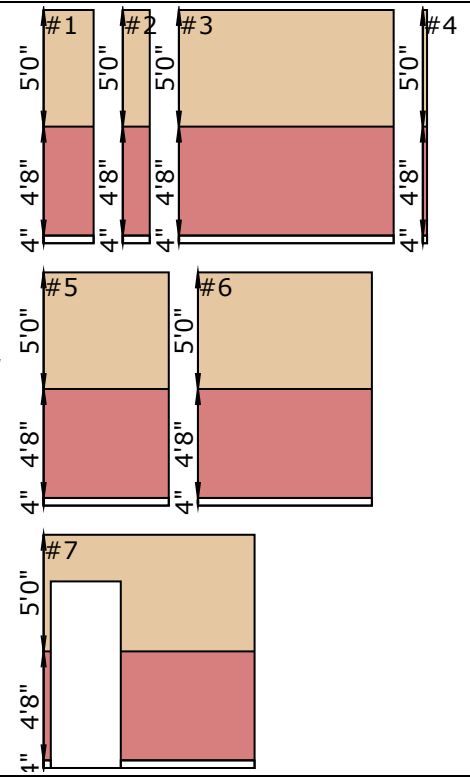

Draw (104)

- Base Paint 4" LF
- Behr Kalahari Sunset #MQ1-25 SF
- Interior Labor SF
- Coat 2 - Behr Kalahari Sunset #MQ1-25 SF
- Behr Seaside Villa #s190-1 SF
- Coat 2 - Behr Seaside Villa #s190-1 SF
- INSL-X Sure Step Light Gray Concrete Paint SF
- White Interior/Exterior Multi-Surface Primer, Sealer, and Stain Blocker SF