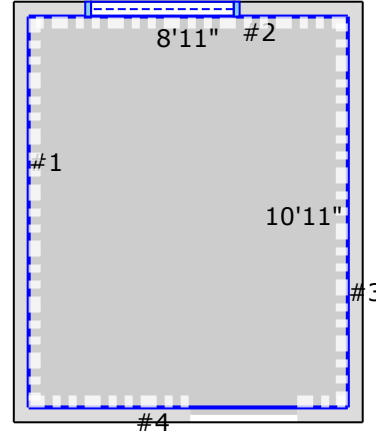

Exam 5 (114)

- Base Paint 4" LF
- Behr Kalahari Sunset #MQ1-25 SF
- Interior Labor SF
- Coat 2 - Behr Kalahari Sunset #MQ1-25 SF
- Behr Seaside Villa #s190-1 SF
- Coat 2 - Behr Seaside Villa #s190-1 SF
- INSL-X Sure Step Light Gray Concrete Paint SF
- White Interior/Exterior Multi-Surface Primer, Sealer, and Stain Blocker SF