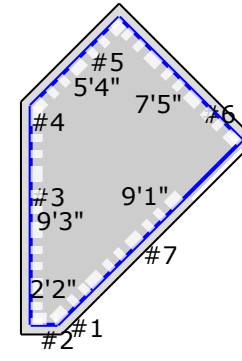

Draw (104)

- Base Paint 4" LF
- Behr Kalahari Sunset #MQ1-25 SF
- Interior Labor SF
- Coat 2 - Behr Kalahari Sunset #MQ1-25 SF
- Behr Seaside Villa #s190-1 SF
- Coat 2 - Behr Seaside Villa #s190-1 SF
- INSL-X Sure Step Light Gray Concrete Paint SF
- White Interior/Exterior Multi-Surface Primer, Sealer, and Stain Blocker SF