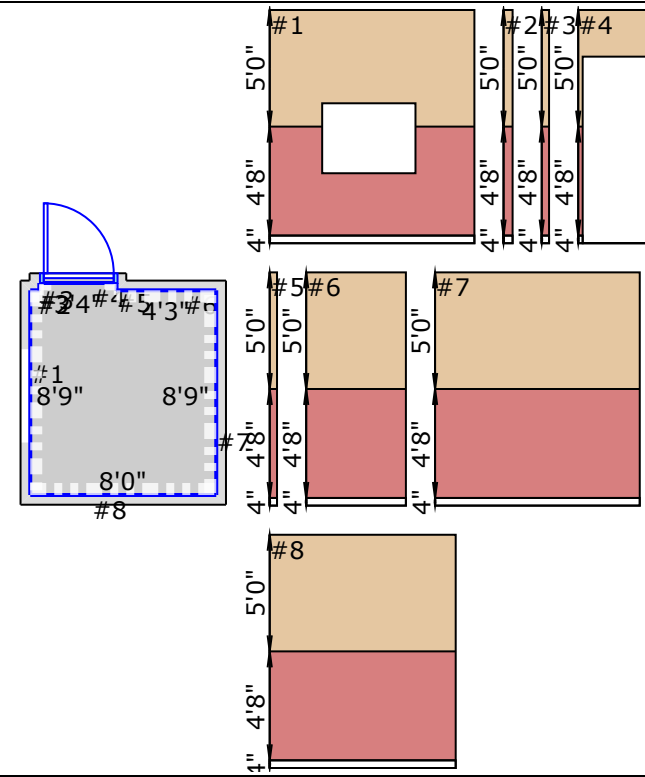

Riser

- Base Paint 4" LF
- Behr Kalahari Sunset #MQ1-25 SF
- Interior Labor SF
- Coat 2 - Behr Kalahari Sunset #MQ1-25 SF
- Behr Seaside Villa #s190-1 SF
- Coat 2 - Behr Seaside Villa #s190-1 SF
- INSL-X Sure Step Light Gray Concrete Paint SF
- White Interior/Exterior Multi-Surface Primer, Sealer, and Stain Blocker SF