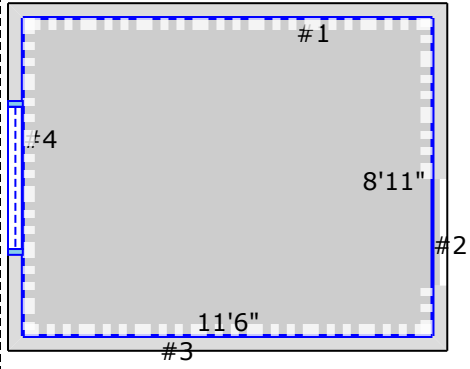

Exam 1 (107)

- Base Paint 4" LF
- Behr Kalahari Sunset #MQ1-25 SF
- Interior Labor SF
- Coat 2 - Behr Kalahari Sunset #MQ1-25 SF
- Behr Seaside Villa #s190-1 SF
- Coat 2 - Behr Seaside Villa #s190-1 SF
- INSL-X Sure Step Light Gray Concrete Paint SF
- White Interior/Exterior Multi-Surface Primer, Sealer, and Stain Blocker SF