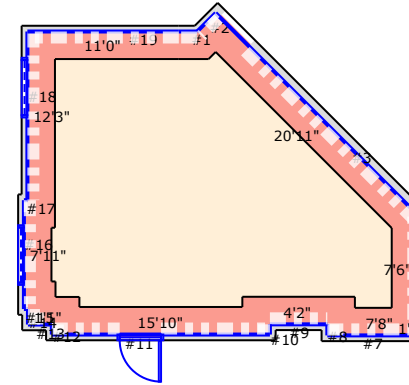

Waiting (25-101)

- Base Paint 4" LF
- Behr Pacific Blue Sunset #MQ1-55 SF
- Interior Labor SF
- INSL-X Sure Step Light Peach Concrete Paint SF
- INSL-X Sure Step Peach Concrete Paint SF
- White Interior/Exterior Multi-Surface Primer, Sealer, and Stain Blocker SF