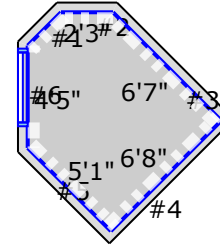

Patient Toilet (131)

- Base Paint 4" LF
- Behr Kalahari Sunset #MQ1-25 SF
- Interior Labor SF
- Coat 2 - Behr Kalahari Sunset #MQ1-25 SF
- Behr Seaside Villa #s190-1 SF
- Coat 2 - Behr Seaside Villa #s190-1 SF
- INSL-X Sure Step Light Gray Concrete Paint SF
- White Interior/Exterior Multi-Surface Primer, Sealer, and Stain Blocker SF