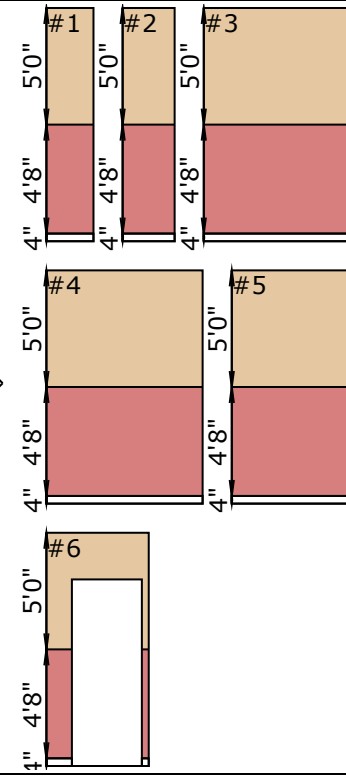

Patient Toilet (131)

- Base Paint 4" LF
- Behr Kalahari Sunset #MQ1-25 SF
- Interior Labor SF
- Coat 2 - Behr Kalahari Sunset #MQ1-25 SF
- Behr Seaside Villa #s190-1 SF
- Coat 2 - Behr Seaside Villa #s190-1 SF
- INSL-X Sure Step Light Gray Concrete Paint SF
- White Interior/Exterior Multi-Surface Primer, Sealer, and Stain Blocker SF