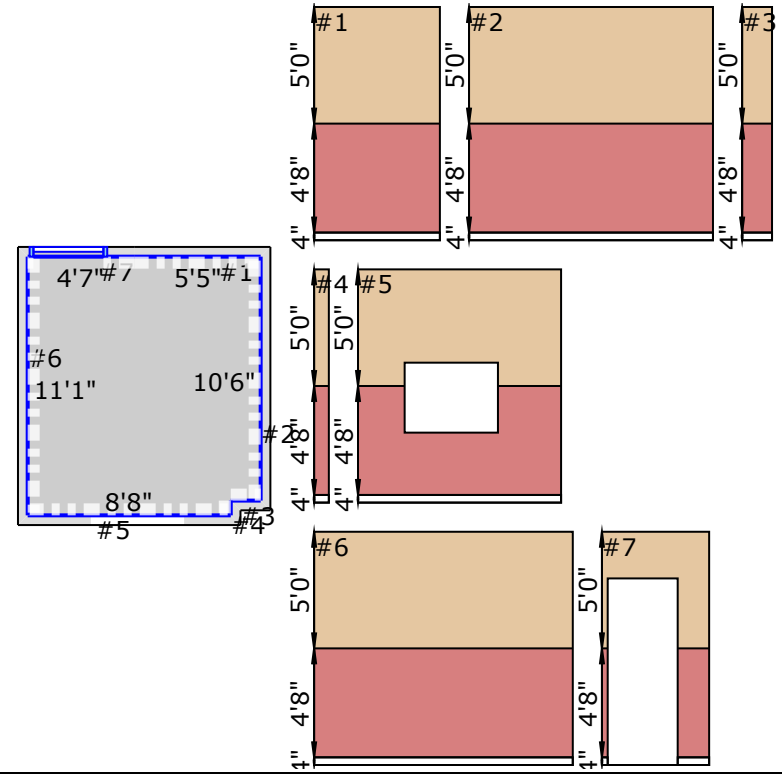

Physician 1 & 2 (122)

- Base Paint 4" LF
- Behr Kalahari Sunset #MQ1-25 SF
- Interior Labor SF
- Coat 2 - Behr Kalahari Sunset #MQ1-25 SF
- Behr Seaside Villa #s190-1 SF
- Coat 2 - Behr Seaside Villa #s190-1 SF
- INSL-X Sure Step Light Gray Concrete Paint SF
- White Interior/Exterior Multi-Surface Primer, Sealer, and Stain Blocker SF