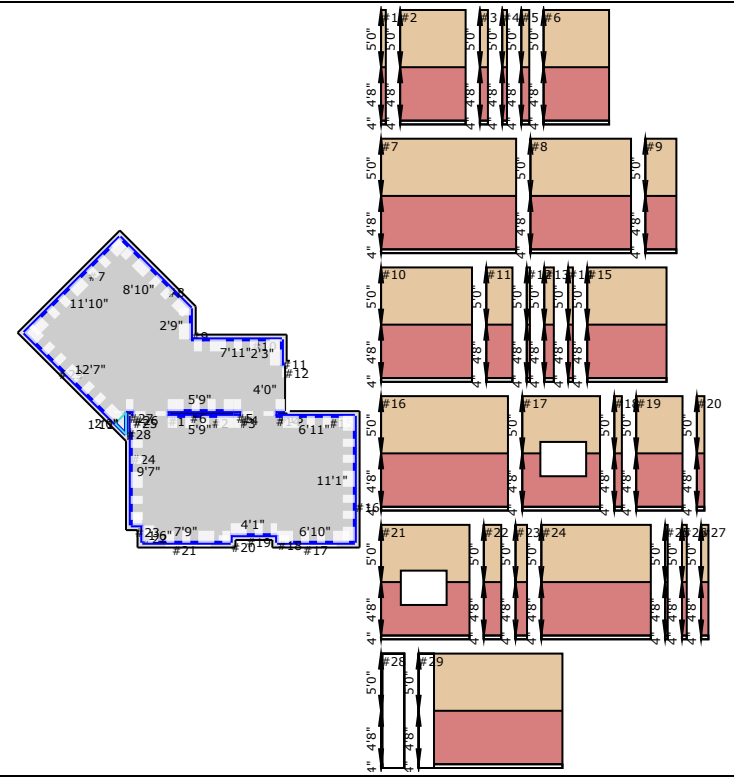

Reception/Manager/Phys 2 & 4

- Base Paint 4" LF
- Behr Kalahari Sunset #MQ1-25 SF
- Interior Labor SF
- Coat 2 - Behr Kalahari Sunset #MQ1-25 SF
- Behr Seaside Villa #s190-1 SF
- Coat 2 - Behr Seaside Villa #s190-1 SF
- INSL-X Sure Step Light Gray Concrete Paint SF
- White Interior/Exterior Multi-Surface Primer, Sealer, and Stain Blocker SF