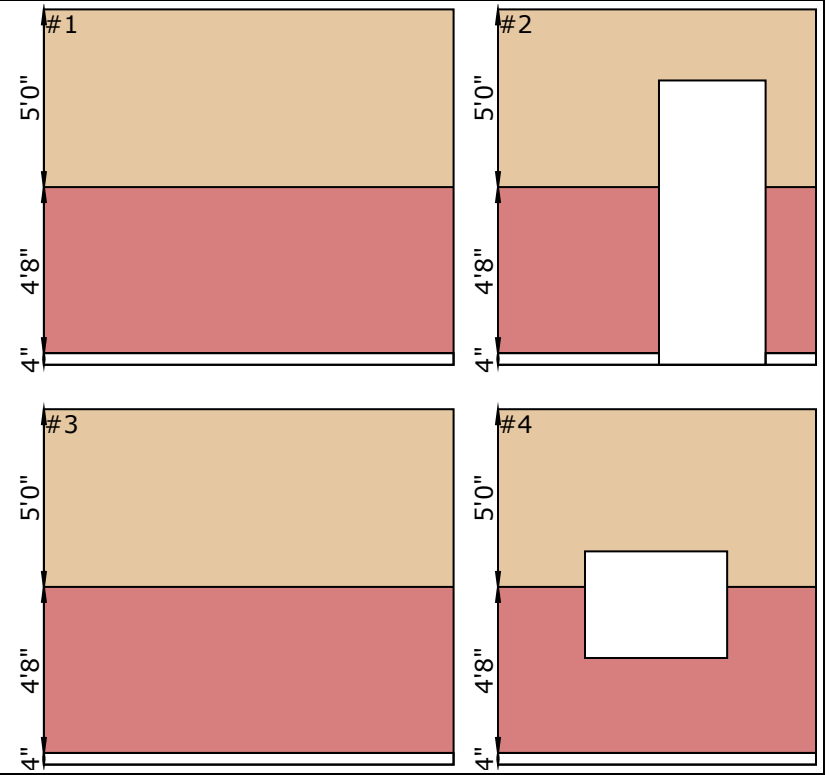

Exam 1 (107)

- Base Paint 4" LF
- Behr Kalahari Sunset #MQ1-25 SF
- Interior Labor SF
- Coat 2 - Behr Kalahari Sunset #MQ1-25 SF
- Behr Seaside Villa #s190-1 SF
- Coat 2 - Behr Seaside Villa #s190-1 SF
- INSL-X Sure Step Light Gray Concrete Paint SF
- White Interior/Exterior Multi-Surface Primer, Sealer, and Stain Blocker SF