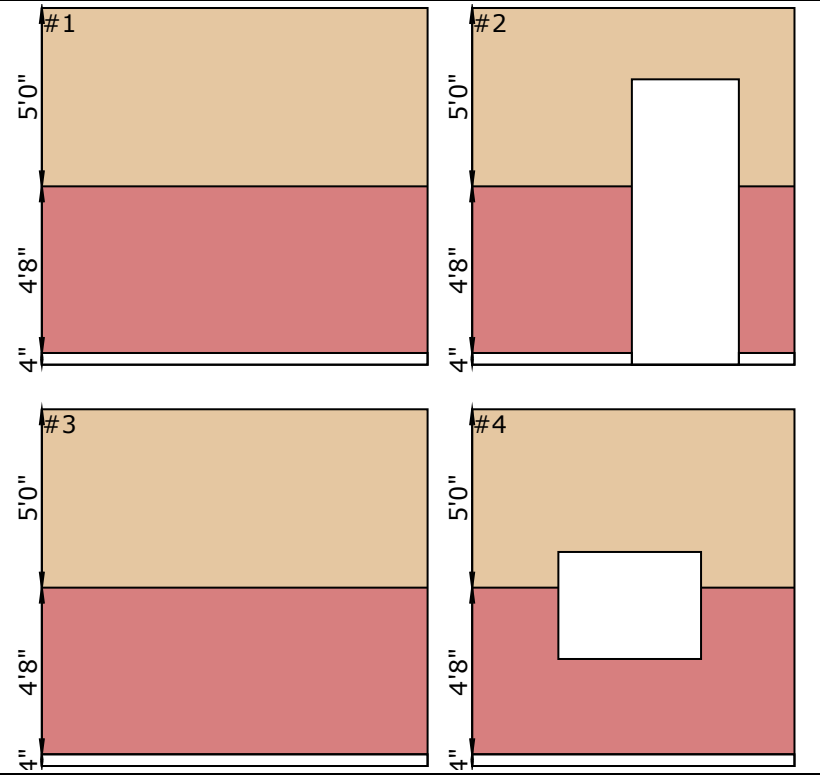

Exam 8 (118)

- Base Paint 4" LF
- Behr Kalahari Sunset #MQ1-25 SF
- Interior Labor SF
- Coat 2 - Behr Kalahari Sunset #MQ1-25 SF
- Behr Seaside Villa #s190-1 SF
- Coat 2 - Behr Seaside Villa #s190-1 SF
- INSL-X Sure Step Light Gray Concrete Paint SF
- White Interior/Exterior Multi-Surface Primer, Sealer, and Stain Blocker SF