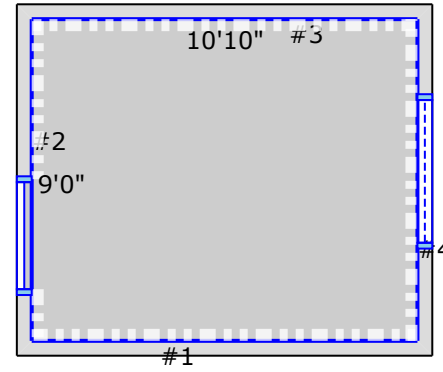

Exam 7 (117)

- Base Paint 4" LF
- Behr Kalahari Sunset #MQ1-25 SF
- Interior Labor SF
- Coat 2 - Behr Kalahari Sunset #MQ1-25 SF
- Behr Seaside Villa #s190-1 SF
- Coat 2 - Behr Seaside Villa #s190-1 SF
- INSL-X Sure Step Light Gray Concrete Paint SF
- White Interior/Exterior Multi-Surface Primer, Sealer, and Stain Blocker SF