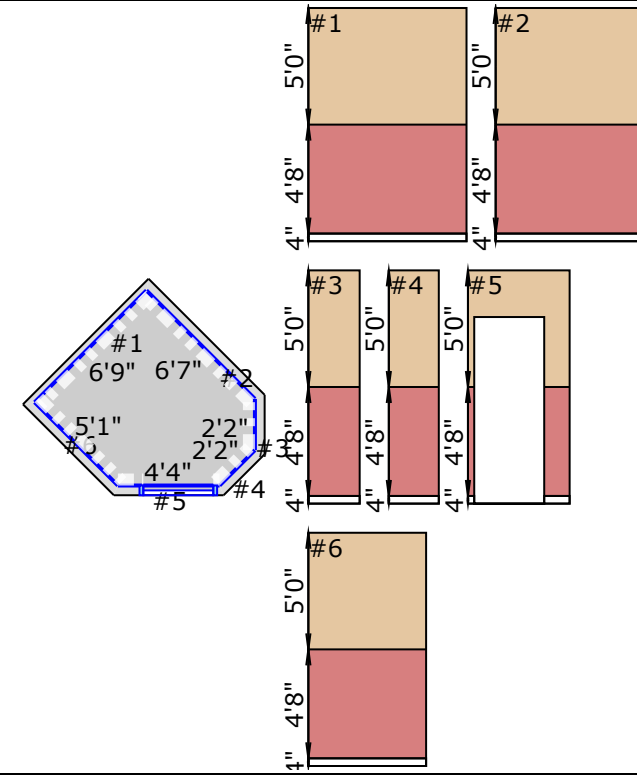

Patient Toilet (130)

- Base Paint 4" LF
- Behr Kalahari Sunset #MQ1-25 SF
- Interior Labor SF
- Coat 2 - Behr Kalahari Sunset #MQ1-25 SF
- Behr Seaside Villa #s190-1 SF
- Coat 2 - Behr Seaside Villa #s190-1 SF
- INSL-X Sure Step Light Gray Concrete Paint SF
- White Interior/Exterior Multi-Surface Primer, Sealer, and Stain Blocker SF