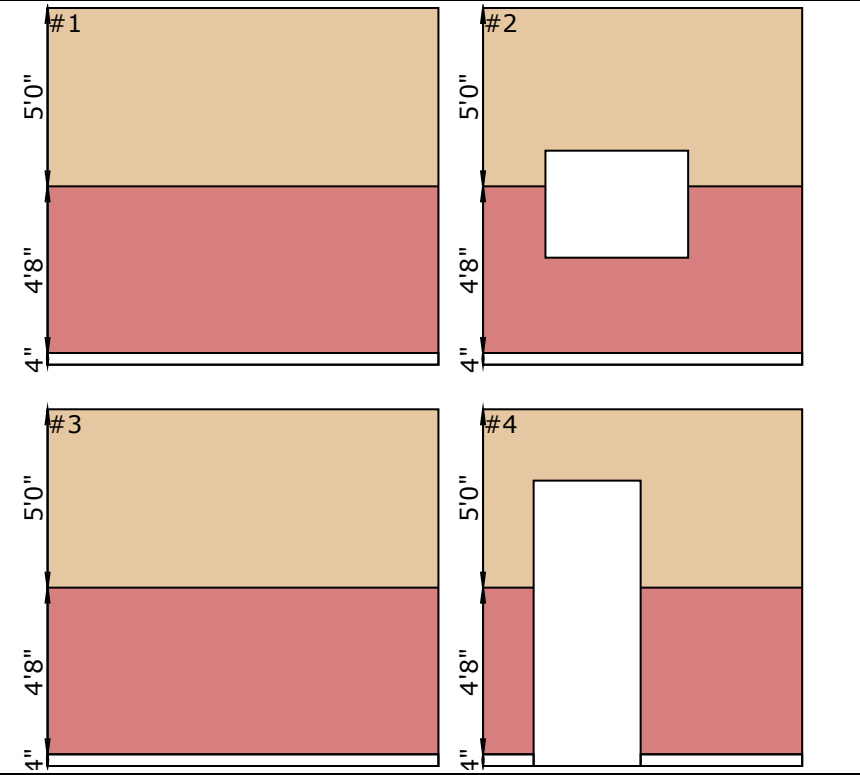

Exam 5 (114)

- Base Paint 4" LF
- Behr Kalahari Sunset #MQ1-25 SF
- Interior Labor SF
- Coat 2 - Behr Kalahari Sunset #MQ1-25 SF
- Behr Seaside Villa #s190-1 SF
- Coat 2 - Behr Seaside Villa #s190-1 SF
- INSL-X Sure Step Light Gray Concrete Paint SF
- White Interior/Exterior Multi-Surface Primer, Sealer, and Stain Blocker SF