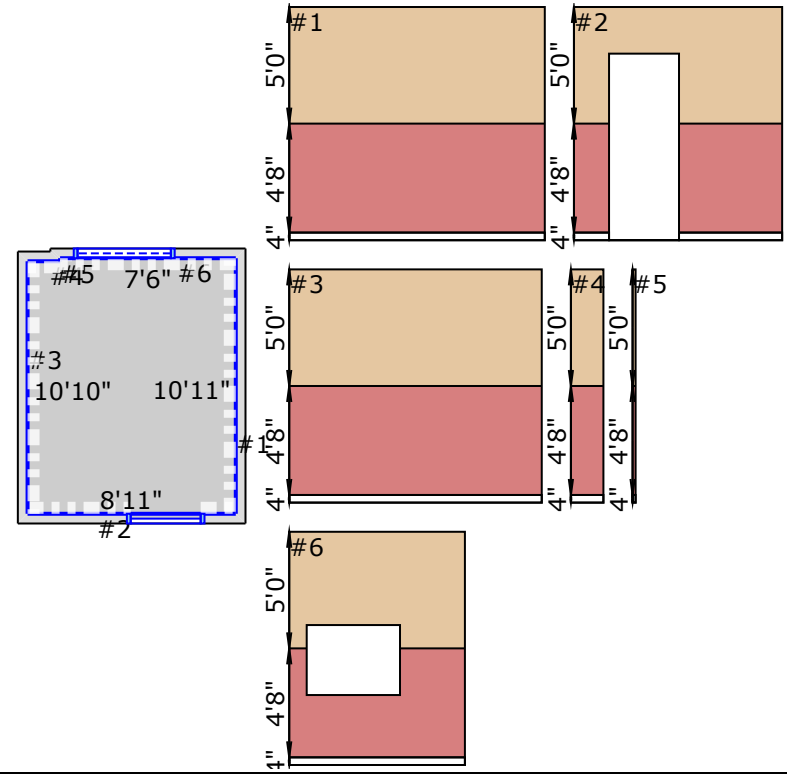

Exam 2 (110)

- Base Paint 4" LF
- Behr Kalahari Sunset #MQ1-25 SF
- Interior Labor SF
- Coat 2 - Behr Kalahari Sunset #MQ1-25 SF
- Behr Seaside Villa #s190-1 SF
- Coat 2 - Behr Seaside Villa #s190-1 SF
- INSL-X Sure Step Light Gray Concrete Paint SF
- White Interior/Exterior Multi-Surface Primer, Sealer, and Stain Blocker SF