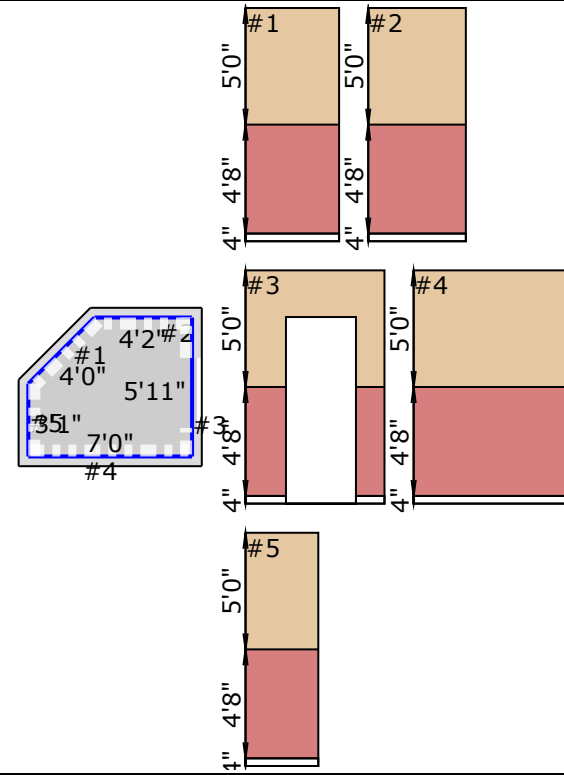

Meds (128)

- Base Paint 4" LF
- Behr Kalahari Sunset #MQ1-25 SF
- Interior Labor SF
- Coat 2 - Behr Kalahari Sunset #MQ1-25 SF
- Behr Seaside Villa #s190-1 SF
- Coat 2 - Behr Seaside Villa #s190-1 SF
- INSL-X Sure Step Light Gray Concrete Paint SF
- White Interior/Exterior Multi-Surface Primer, Sealer, and Stain Blocker SF