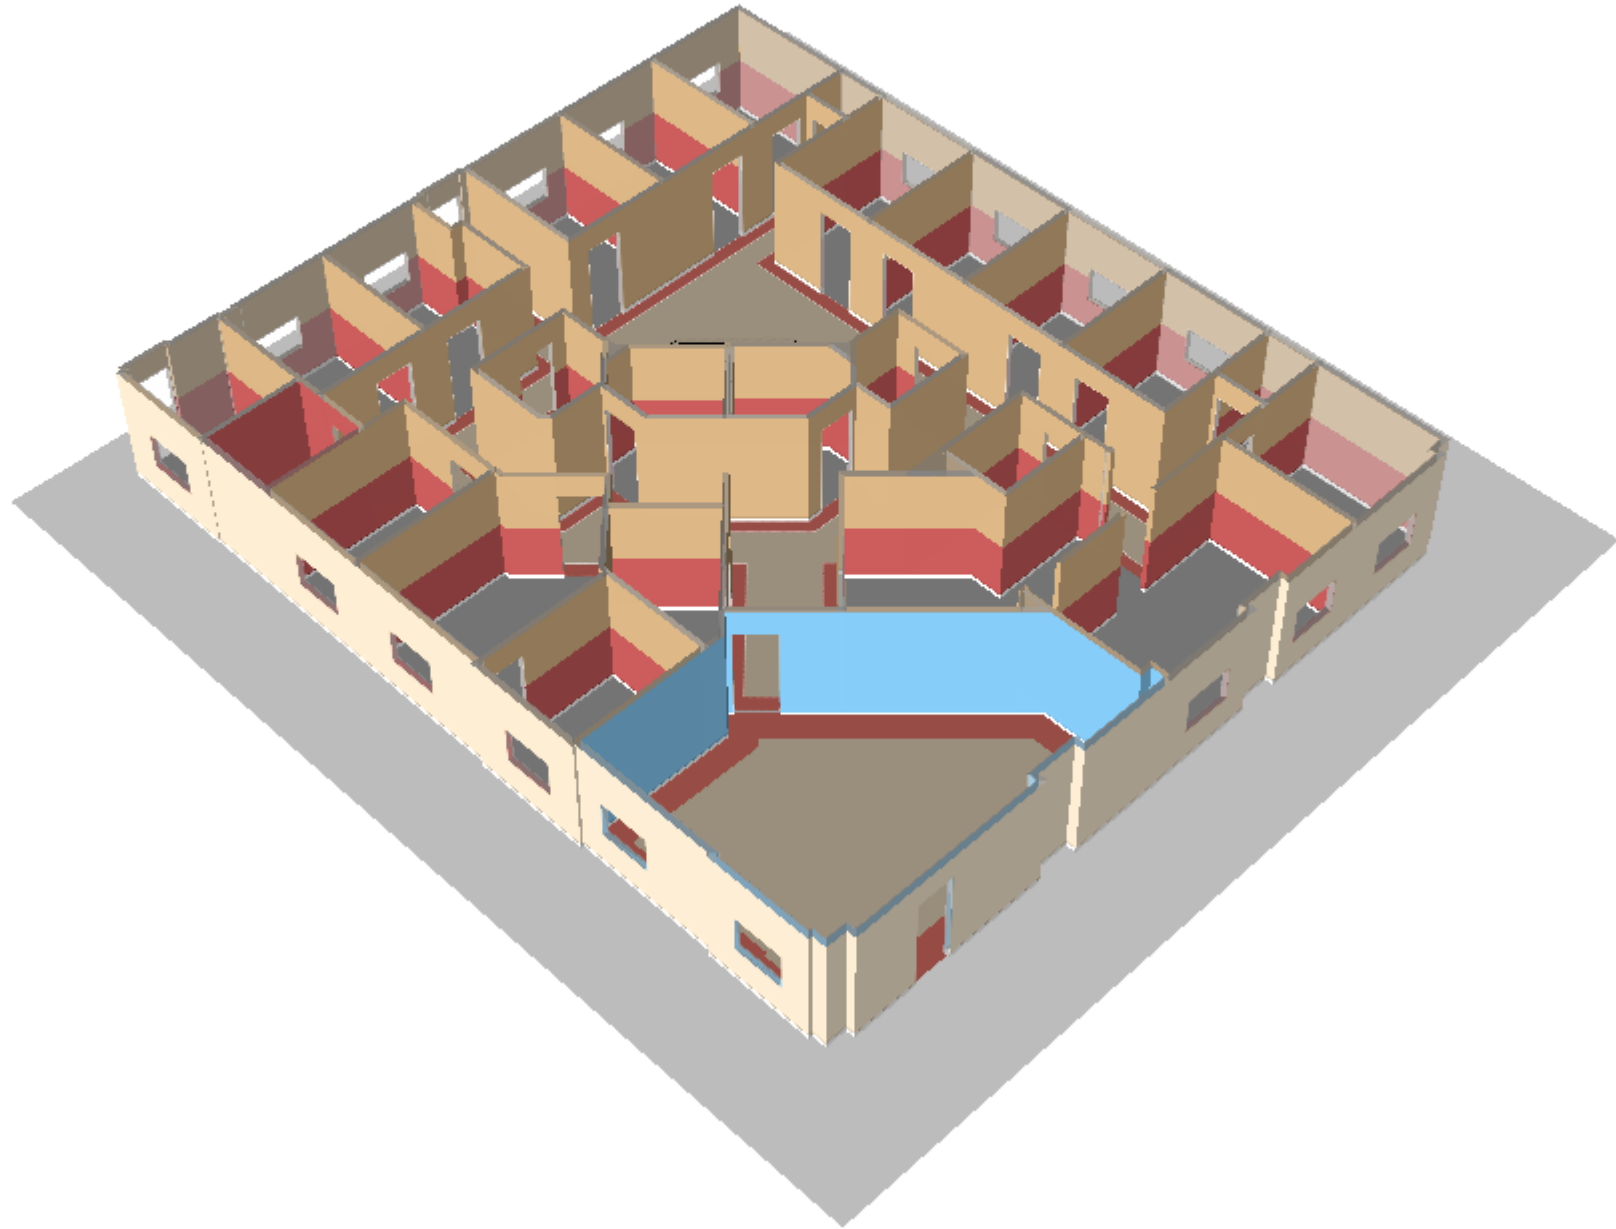

Rm1

Base Paint 4" LF

Exterior Behr Tan #MQ1-55[1] SF

Exterior Labor SF

White Interior/Exterior Multi-Surface Primer, Sealer, and Stain Blocker SF

Measure Fair

I was told there would be no math

221 E Walnut Street #110
Pasadena, CA 91101, USA
626-683-9188 ex 117