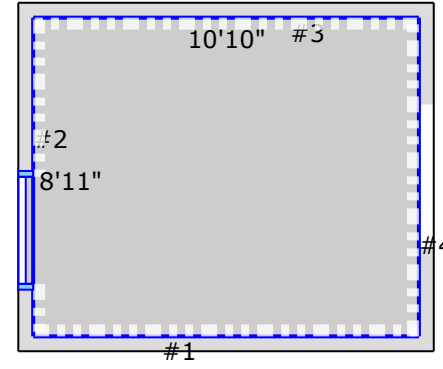

Exam 9 (119)

- Base Paint 4" LF
- Behr Kalahari Sunset #MQ1-25 SF
- Interior Labor SF
- Coat 2 - Behr Kalahari Sunset #MQ1-25 SF
- Behr Seaside Villa #s190-1 SF
- Coat 2 - Behr Seaside Villa #s190-1 SF
- INSL-X Sure Step Light Gray Concrete Paint SF
- White Interior/Exterior Multi-Surface Primer, Sealer, and Stain Blocker SF