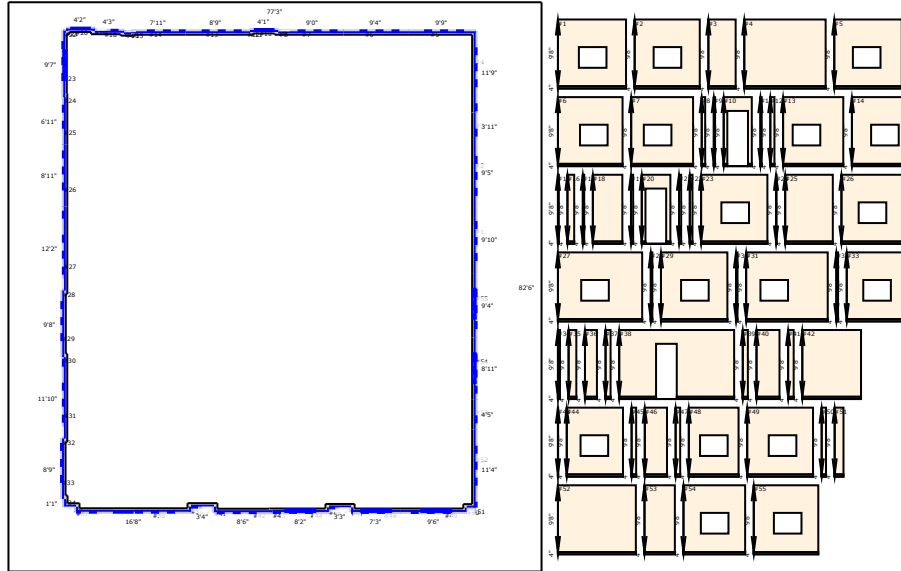

Rm1

Base Paint 4" LF

Exterior Behr Tan #MQ1-55[1] SF

Exterior Labor SF

White Interior/Exterior Multi-Surface Primer, Sealer, and Stain Blocker SF