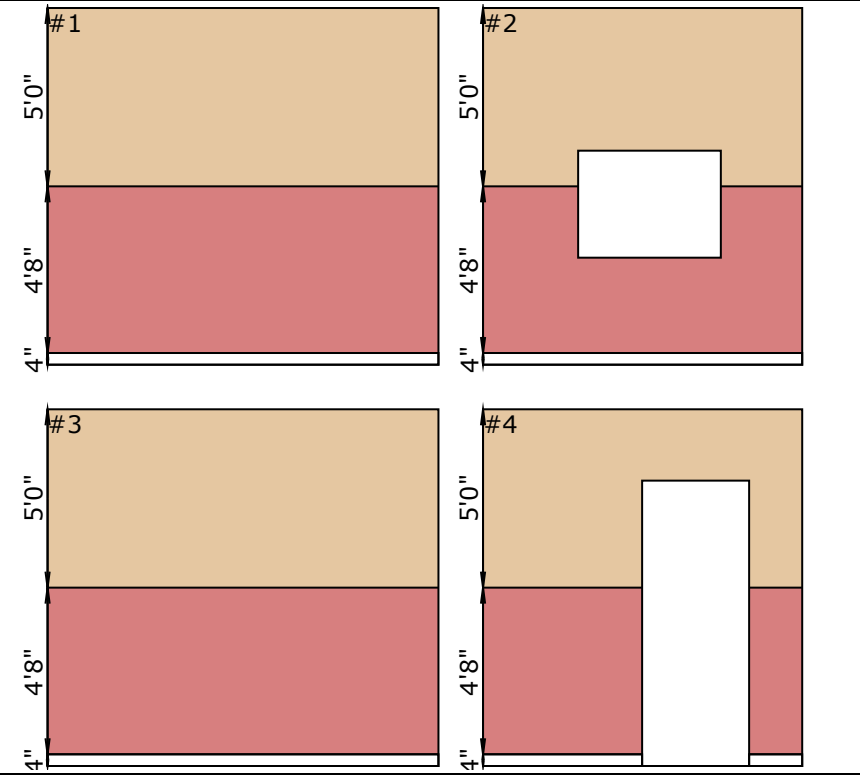

Exam 6 (115)

- Base Paint 4" LF
- Behr Kalahari Sunset #MQ1-25 SF
- Interior Labor SF
- Coat 2 - Behr Kalahari Sunset #MQ1-25 SF
- Behr Seaside Villa #s190-1 SF
- Coat 2 - Behr Seaside Villa #s190-1 SF
- INSL-X Sure Step Light Gray Concrete Paint SF
- White Interior/Exterior Multi-Surface Primer, Sealer, and Stain Blocker SF