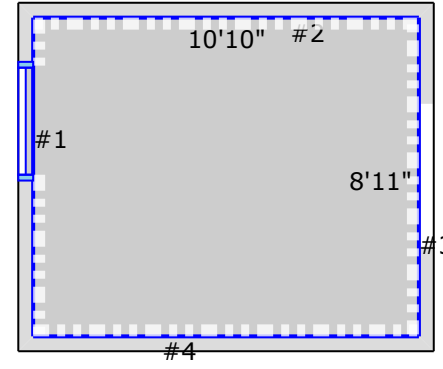

Exam 10 (120)

- Base Paint 4" LF
- Behr Kalahari Sunset #MQ1-25 SF
- Interior Labor SF
- Coat 2 - Behr Kalahari Sunset #MQ1-25 SF
- Behr Seaside Villa #s190-1 SF
- Coat 2 - Behr Seaside Villa #s190-1 SF
- INSL-X Sure Step Light Gray Concrete Paint SF
- White Interior/Exterior Multi-Surface Primer, Sealer, and Stain Blocker SF