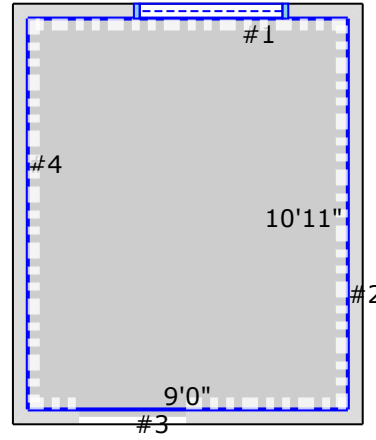

Exam 4 (113)

- Base Paint 4" LF
- Behr Kalahari Sunset #MQ1-25 SF
- Interior Labor SF
- Coat 2 - Behr Kalahari Sunset #MQ1-25 SF
- Behr Seaside Villa #s190-1 SF
- Coat 2 - Behr Seaside Villa #s190-1 SF
- INSL-X Sure Step Light Gray Concrete Paint SF
- White Interior/Exterior Multi-Surface Primer, Sealer, and Stain Blocker SF