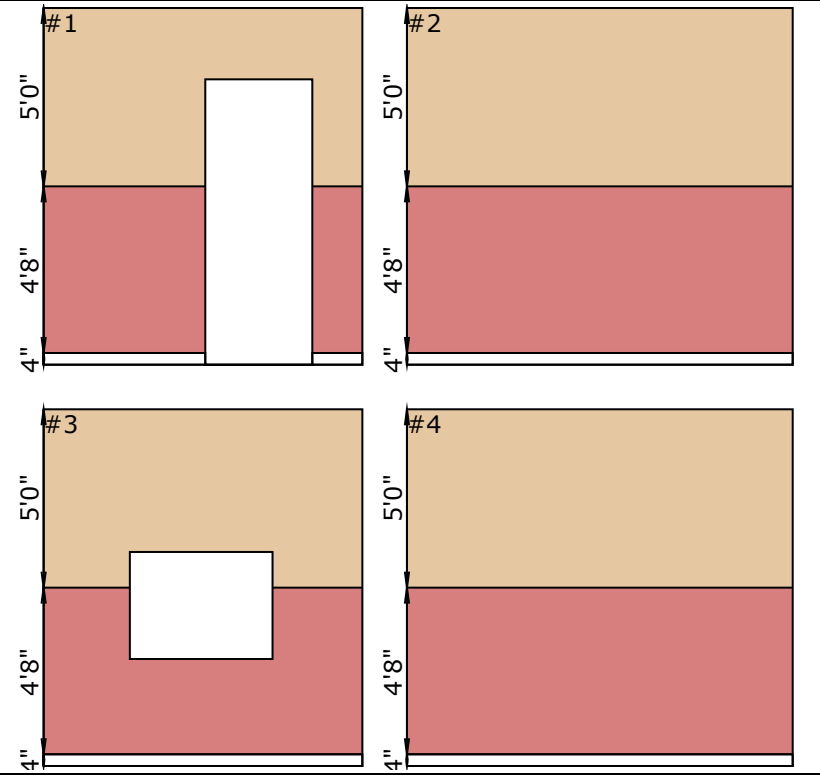

Exam 10 (120)

- Base Paint 4" LF
- Behr Kalahari Sunset #MQ1-25 SF
- Interior Labor SF
- Coat 2 - Behr Kalahari Sunset #MQ1-25 SF
- Behr Seaside Villa #s190-1 SF
- Coat 2 - Behr Seaside Villa #s190-1 SF
- INSL-X Sure Step Light Gray Concrete Paint SF
- White Interior/Exterior Multi-Surface Primer, Sealer, and Stain Blocker SF