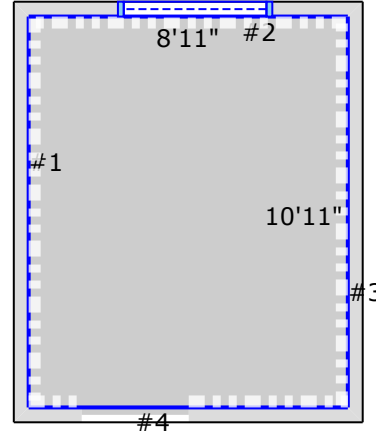

Exam 6 (115)

- Base Paint 4" LF
- Behr Kalahari Sunset #MQ1-25 SF
- Interior Labor SF
- Coat 2 - Behr Kalahari Sunset #MQ1-25 SF
- Behr Seaside Villa #s190-1 SF
- Coat 2 - Behr Seaside Villa #s190-1 SF
- INSL-X Sure Step Light Gray Concrete Paint SF
- White Interior/Exterior Multi-Surface Primer, Sealer, and Stain Blocker SF