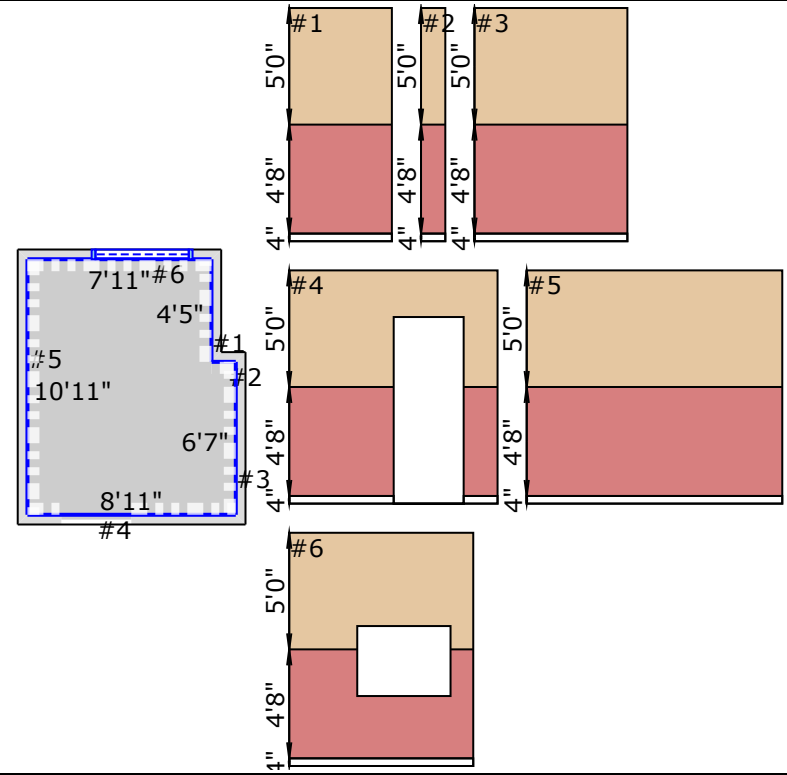

Exam 3 (111)

- Base Paint 4" LF
- Behr Kalahari Sunset #MQ1-25 SF
- Interior Labor SF
- Coat 2 - Behr Kalahari Sunset #MQ1-25 SF
- Behr Seaside Villa #s190-1 SF
- Coat 2 - Behr Seaside Villa #s190-1 SF
- INSL-X Sure Step Light Gray Concrete Paint SF
- White Interior/Exterior Multi-Surface Primer, Sealer, and Stain Blocker SF