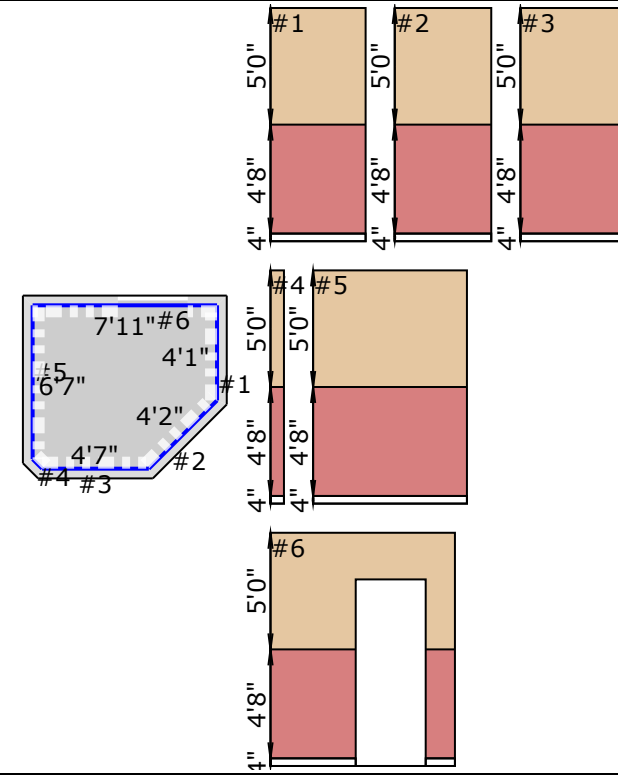

Storage/Equipment (133)

- Base Paint 4" LF
- Behr Kalahari Sunset #MQ1-25 SF
- Interior Labor SF
- Coat 2 - Behr Kalahari Sunset #MQ1-25 SF
- Behr Seaside Villa #s190-1 SF
- Coat 2 - Behr Seaside Villa #s190-1 SF
- INSL-X Sure Step Light Gray Concrete Paint SF
- White Interior/Exterior Multi-Surface Primer, Sealer, and Stain Blocker SF