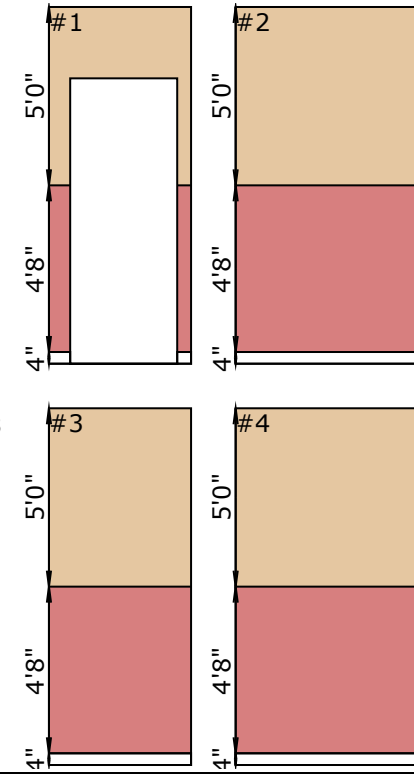

Jan (121)

- Base Paint 4" LF
- Behr Kalahari Sunset #MQ1-25 SF
- Interior Labor SF
- Coat 2 - Behr Kalahari Sunset #MQ1-25 SF
- Behr Seaside Villa #s190-1 SF
- Coat 2 - Behr Seaside Villa #s190-1 SF
- INSL-X Sure Step Light Gray Concrete Paint SF
- White Interior/Exterior Multi-Surface Primer, Sealer, and Stain Blocker SF