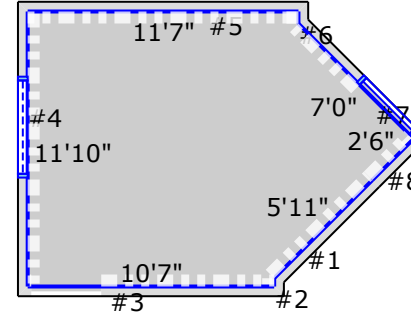

Lounge (106)

- Base Paint 4" LF
- Behr Kalahari Sunset #MQ1-25 SF
- Interior Labor SF
- Coat 2 - Behr Kalahari Sunset #MQ1-25 SF
- Behr Seaside Villa #s190-1 SF
- Coat 2 - Behr Seaside Villa #s190-1 SF
- INSL-X Sure Step Light Gray Concrete Paint SF
- White Interior/Exterior Multi-Surface Primer, Sealer, and Stain Blocker SF