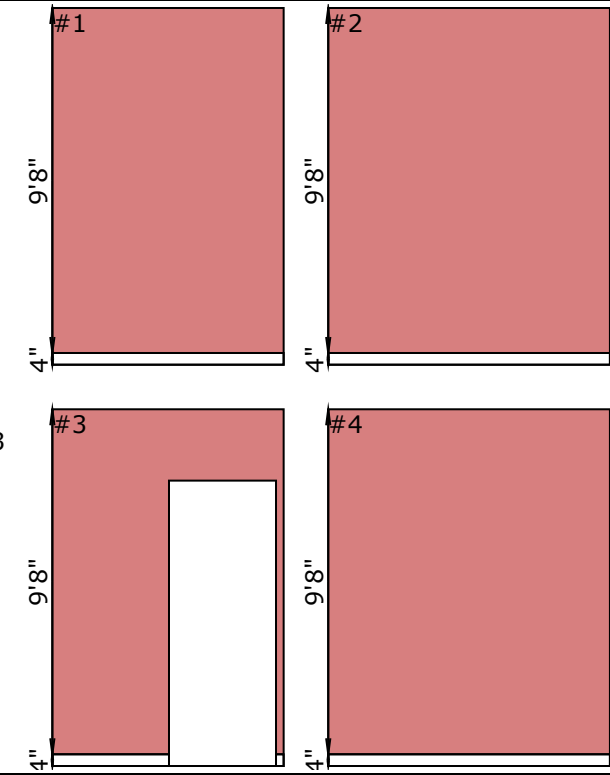

Staff Toilet (108)

- Base Paint 4" LF
- Behr Kalahari Sunset #MQ1-25 SF
- Interior Labor SF
- Coat 2 - Behr Kalahari Sunset #MQ1-25 SF
- INSL-X Sure Step Light Gray Concrete Paint SF
- White Interior/Exterior Multi-Surface Primer, Sealer, and Stain Blocker SF