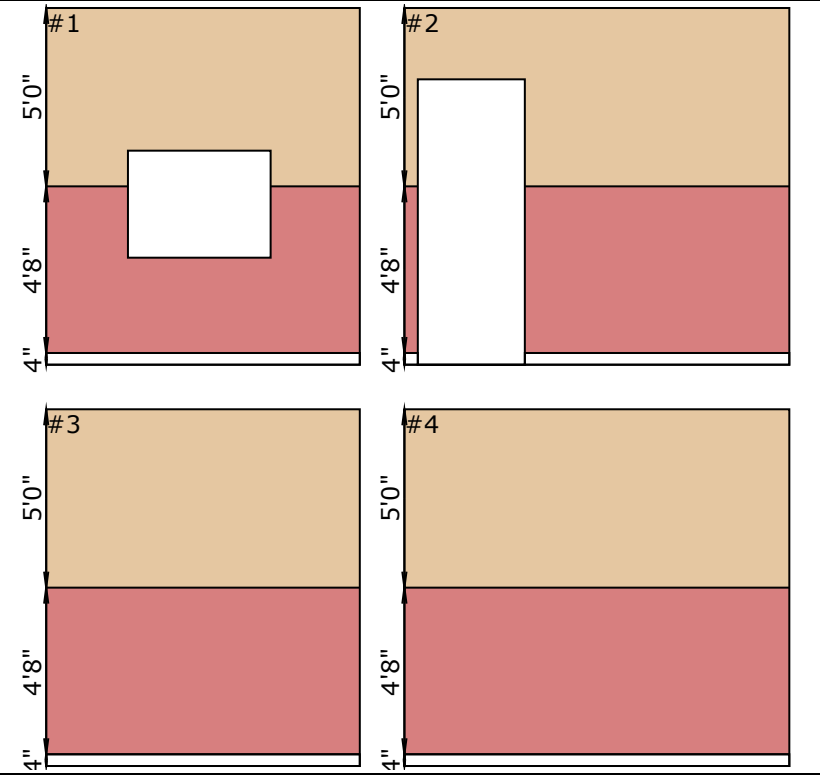

IT (105)

- Base Paint 4" LF
- Behr Kalahari Sunset #MQ1-25 SF
- Interior Labor SF
- Coat 2 - Behr Kalahari Sunset #MQ1-25 SF
- Behr Seaside Villa #s190-1 SF
- Coat 2 - Behr Seaside Villa #s190-1 SF
- INSL-X Sure Step Light Gray Concrete Paint SF
- White Interior/Exterior Multi-Surface Primer, Sealer, and Stain Blocker SF