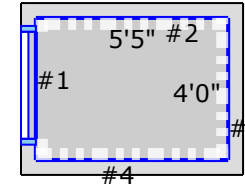

Jan (121)

- Base Paint 4" LF
- Behr Kalahari Sunset #MQ1-25 SF
- Interior Labor SF
- Coat 2 - Behr Kalahari Sunset #MQ1-25 SF
- Behr Seaside Villa #s190-1 SF
- Coat 2 - Behr Seaside Villa #s190-1 SF
- INSL-X Sure Step Light Gray Concrete Paint SF
- White Interior/Exterior Multi-Surface Primer, Sealer, and Stain Blocker SF