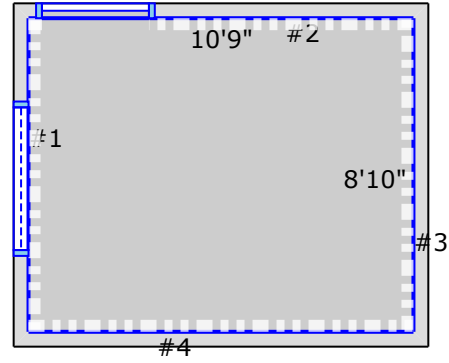

IT (105)

- Base Paint 4" LF
- Behr Kalahari Sunset #MQ1-25 SF
- Interior Labor SF
- Coat 2 - Behr Kalahari Sunset #MQ1-25 SF
- Behr Seaside Villa #s190-1 SF
- Coat 2 - Behr Seaside Villa #s190-1 SF
- INSL-X Sure Step Light Gray Concrete Paint SF
- White Interior/Exterior Multi-Surface Primer, Sealer, and Stain Blocker SF