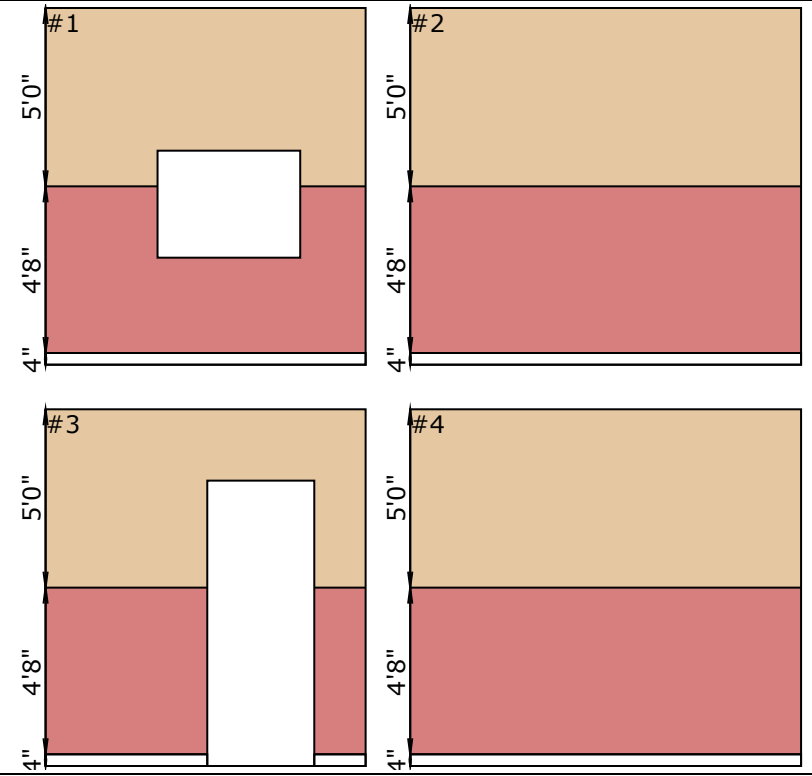

Exam 4 (113)

- Base Paint 4" LF
- Behr Kalahari Sunset #MQ1-25 SF
- Interior Labor SF
- Coat 2 - Behr Kalahari Sunset #MQ1-25 SF
- Behr Seaside Villa #s190-1 SF
- Coat 2 - Behr Seaside Villa #s190-1 SF
- INSL-X Sure Step Light Gray Concrete Paint SF
- White Interior/Exterior Multi-Surface Primer, Sealer, and Stain Blocker SF