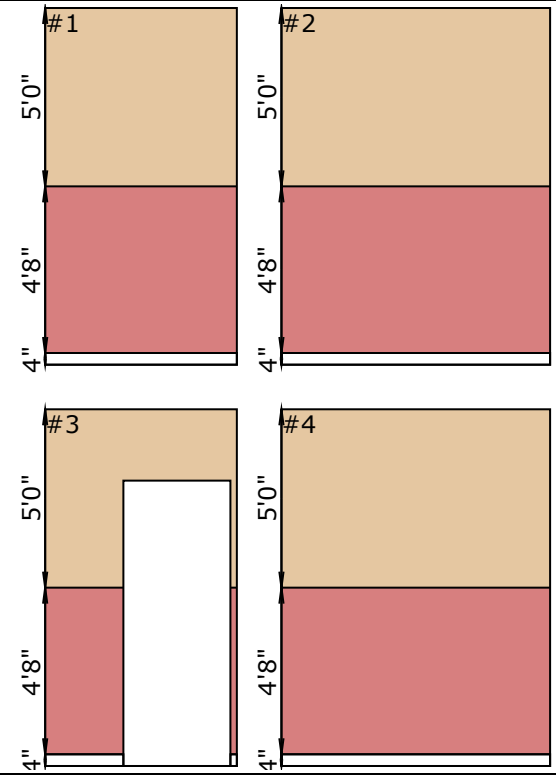

Storage (126)

- Base Paint 4" LF
- Behr Kalahari Sunset #MQ1-25 SF
- Interior Labor SF
- Coat 2 - Behr Kalahari Sunset #MQ1-25 SF
- Behr Seaside Villa #s190-1 SF
- Coat 2 - Behr Seaside Villa #s190-1 SF
- INSL-X Sure Step Light Gray Concrete Paint SF
- White Interior/Exterior Multi-Surface Primer, Sealer, and Stain Blocker SF