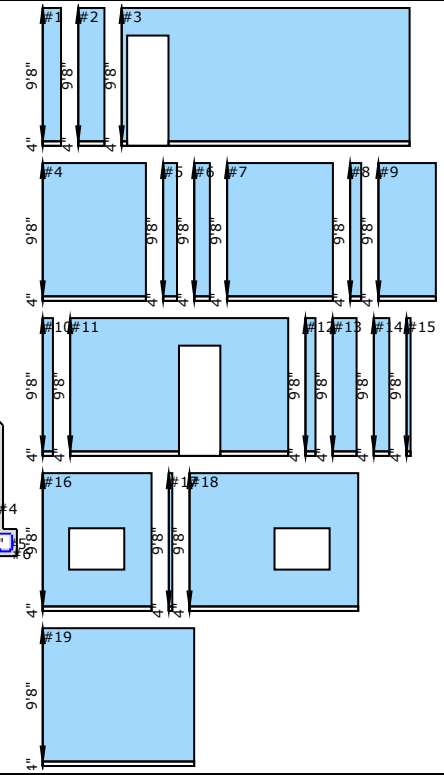

Waiting (25-101)

- Base Paint 4" LF
- Behr Pacific Blue Sunset #MQ1-55 SF
- Interior Labor SF
- INSL-X Sure Step Light Peach Concrete Paint SF
- INSL-X Sure Step Peach Concrete Paint SF
- White Interior/Exterior Multi-Surface Primer, Sealer, and Stain Blocker SF