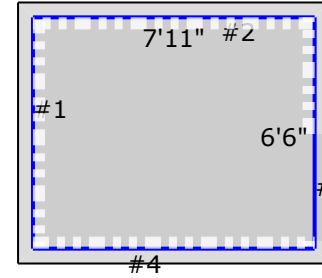

Staff Toilet (108)

- Base Paint 4" LF
- Behr Kalahari Sunset #MQ1-25 SF
- Interior Labor SF
- Coat 2 - Behr Kalahari Sunset #MQ1-25 SF
- INSL-X Sure Step Light Gray Concrete Paint SF
- White Interior/Exterior Multi-Surface Primer, Sealer, and Stain Blocker SF