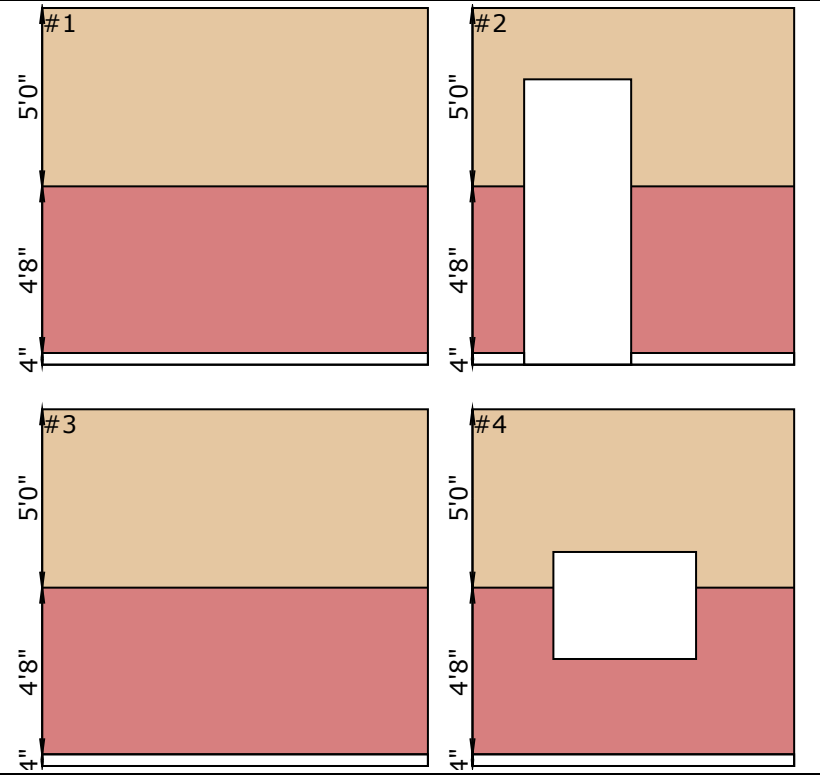

Exam 7 (117)

- Base Paint 4" LF
- Behr Kalahari Sunset #MQ1-25 SF
- Interior Labor SF
- Coat 2 - Behr Kalahari Sunset #MQ1-25 SF
- Behr Seaside Villa #s190-1 SF
- Coat 2 - Behr Seaside Villa #s190-1 SF
- INSL-X Sure Step Light Gray Concrete Paint SF
- White Interior/Exterior Multi-Surface Primer, Sealer, and Stain Blocker SF