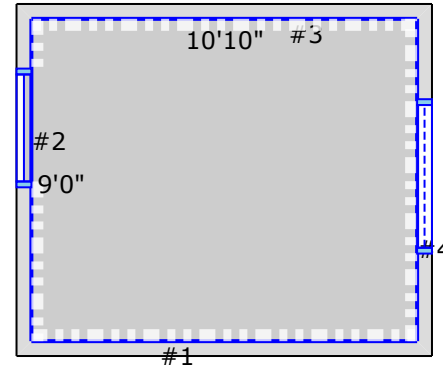

Exam 8 (118)

- Base Paint 4" LF
- Behr Kalahari Sunset #MQ1-25 SF
- Interior Labor SF
- Coat 2 - Behr Kalahari Sunset #MQ1-25 SF
- Behr Seaside Villa #s190-1 SF
- Coat 2 - Behr Seaside Villa #s190-1 SF
- INSL-X Sure Step Light Gray Concrete Paint SF
- White Interior/Exterior Multi-Surface Primer, Sealer, and Stain Blocker SF