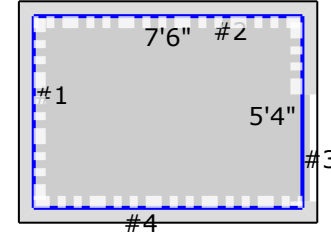

Storage (126)

- Base Paint 4" LF
- Behr Kalahari Sunset #MQ1-25 SF
- Interior Labor SF
- Coat 2 - Behr Kalahari Sunset #MQ1-25 SF
- Behr Seaside Villa #s190-1 SF
- Coat 2 - Behr Seaside Villa #s190-1 SF
- INSL-X Sure Step Light Gray Concrete Paint SF
- White Interior/Exterior Multi-Surface Primer, Sealer, and Stain Blocker SF