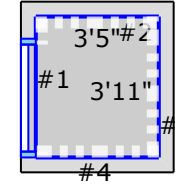

BioHaz (116)

- Base Paint 4" LF
- Behr Kalahari Sunset #MQ1-25 SF
- Interior Labor SF
- Coat 2 - Behr Kalahari Sunset #MQ1-25 SF
- Behr Seaside Villa #s190-1 SF
- Coat 2 - Behr Seaside Villa #s190-1 SF
- INSL-X Sure Step Light Gray Concrete Paint SF
- White Interior/Exterior Multi-Surface Primer, Sealer, and Stain Blocker SF